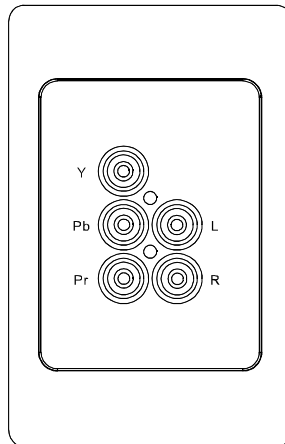

In Wall Component Video&Stereo Audio CAT5 Extender Manual

SPECIFICATIONS:

Interface:

Video: 3 * RCA (Y/Pb/Pr) female connectors
 Audio: 2x RCA jacks for Left and Right Audio
 UTP: 110-type rear punchdown or RJ-45

Impedance:

Video: 75 ohm unbalanced
 Audio: 600 ohm unbalanced
 UTP: 100 ohm balanced

Bandwidth:

Video: DC~60 MHz

Distance: Over Category 5e/6 UTP cable:

- 720p video, up to 75 meters (total length, device-to-device)
- 1080i video, up to 50 meters (total length, device-to-device)

INSTALLATION

1. Connect the **Extender** using Cat5 UTP cable (purchased separately). The Cat5 UTP cable, if purchased in bulk, will be wired using 568A or 568B wiring standard as shown in the table blow.
2. Fasten insert and wallplate to electrical box using supplied screws.

CAT 5 Wiring Standards

Pin #	EIA/TIA 568A	EIA/TIA 568B
1	White with green stripe	White with orange stripe
2	Green with white stripe or solid green	Orange with white stripe or solid orange
3	White with orange stripe	White with green stripe
4	Blue with white stripe or solid blue	Blue with white stripe or solid blue
5	White with blue stripe	White with blue stripe
6	Orange with white stripe or solid orange	Green with white stripe or solid
7	White with brown stripe or solid brown	White with brown strip or solid brown
8	Brown with white stripe or solid brown	Brown with white stripe or solid brown